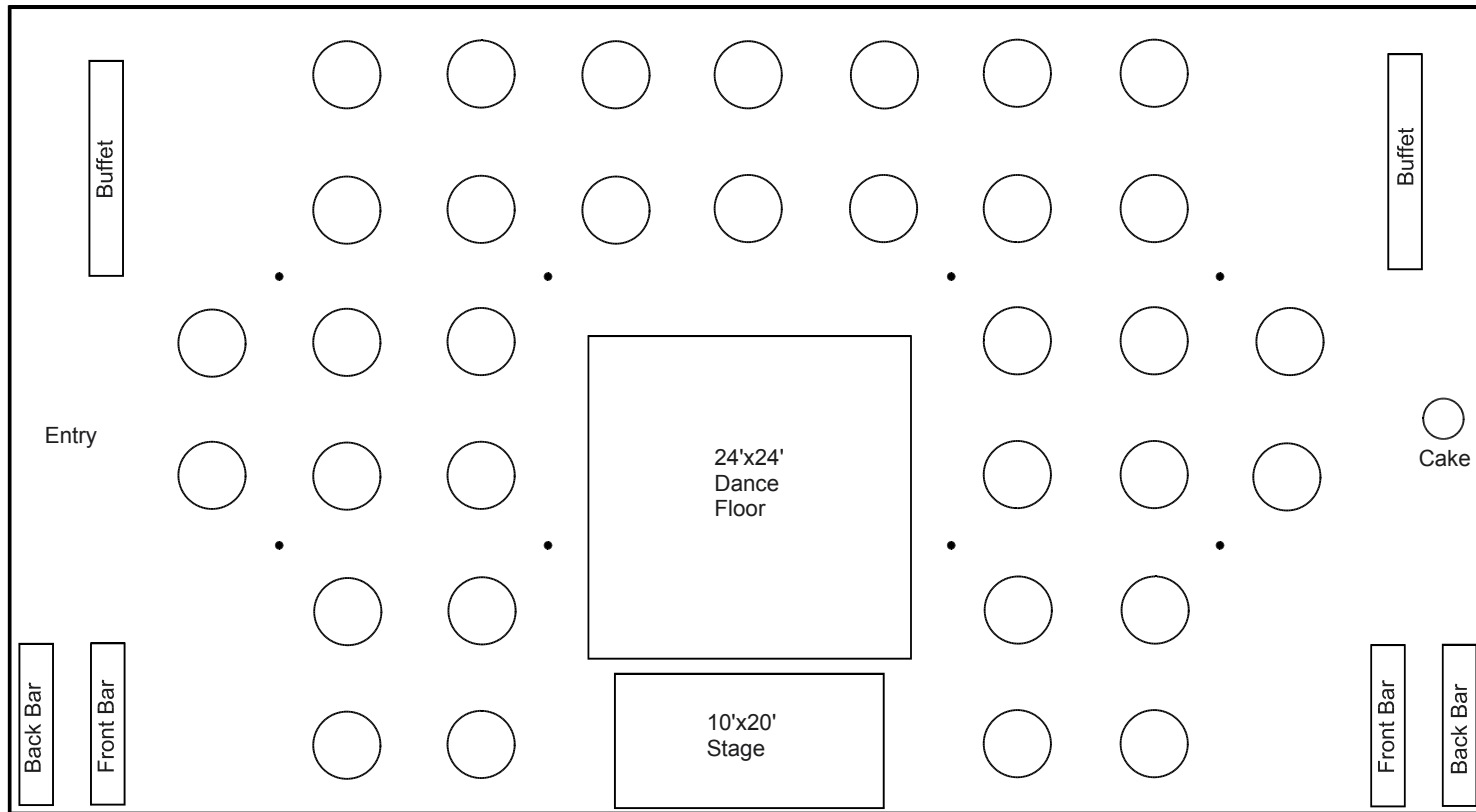

Special Events of New England, LLC

TENT & PARTY RENTAL SERVICE

www.SpecialEventsofNE.com

800-924-8389

- (1) 60' x 110' Tent
- (1) 24' x 24' Dance Floor
- (1) 10' x 20' Stage
- (2) 12' Bar Front Tables (2-6')
- (2) 12' Bar Back Table (2-6')
- (1) 36" Round Cake Table
- (2) 16' Buffet Table (4-8')
- (34) 60" Round Tables
 - Seats 272 at 8 per table
 - Seats 340 at 10 per table

Sample layout for a reception with 272 to 340 guests in a 60' x 110' tent.