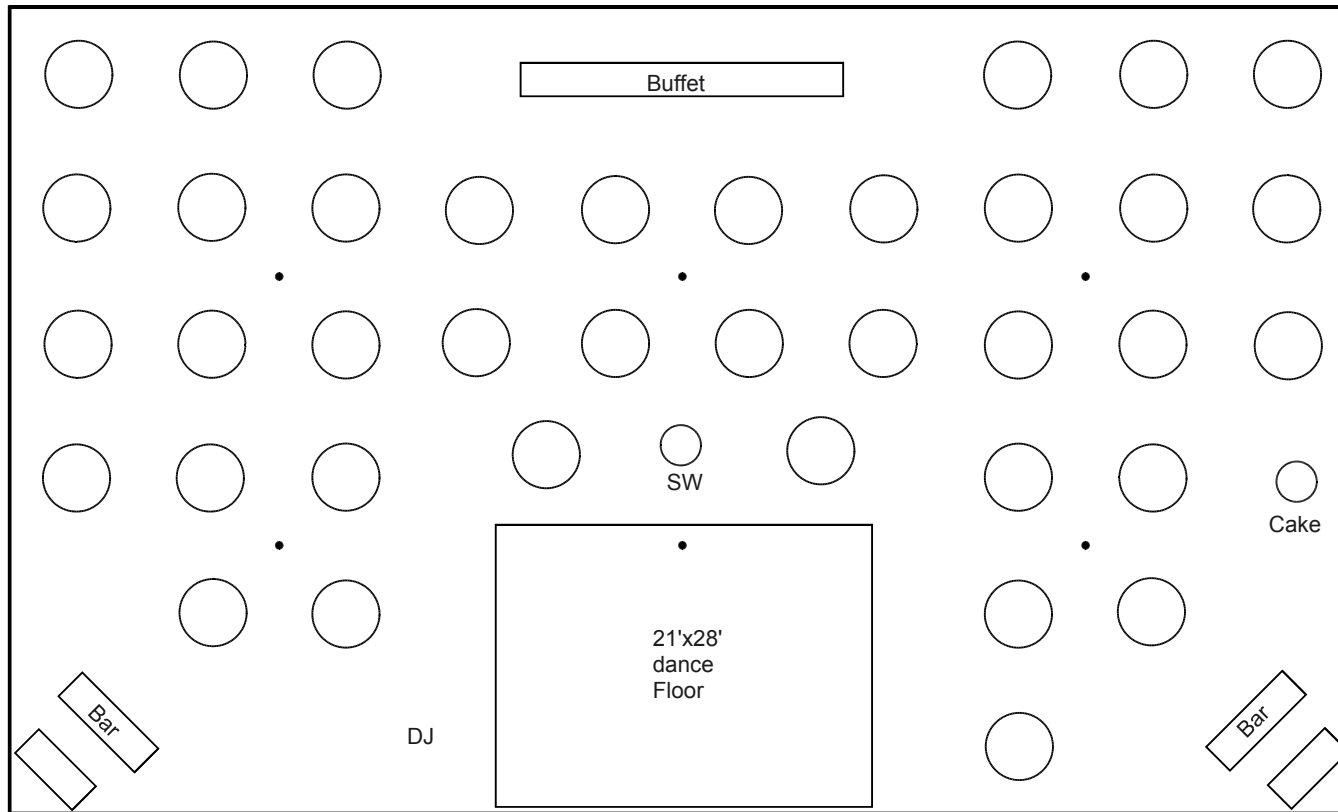

Special Events of New England, LLC

TENT & PARTY RENTAL SERVICE

www.SpecialEventsofNE.com

800-924-8389

- (1) 60' x 100' Tent
- (1) 21' x 28' Dance Floor
- (2) 8' Bar Front Tables
- (2) 6' Bar Back Table
- (1) 36" Round Cake Table
- (1) 24' Buffet Table (3-8')
- (1) 36" Sweetheart Table
Seats 2
- (38) 60" Round Tables
Seats 304 at 8 per table
Seats 380 at 10 per table

Sample layout for a reception with 306 to 382 guests in a 60' x 100' tent.