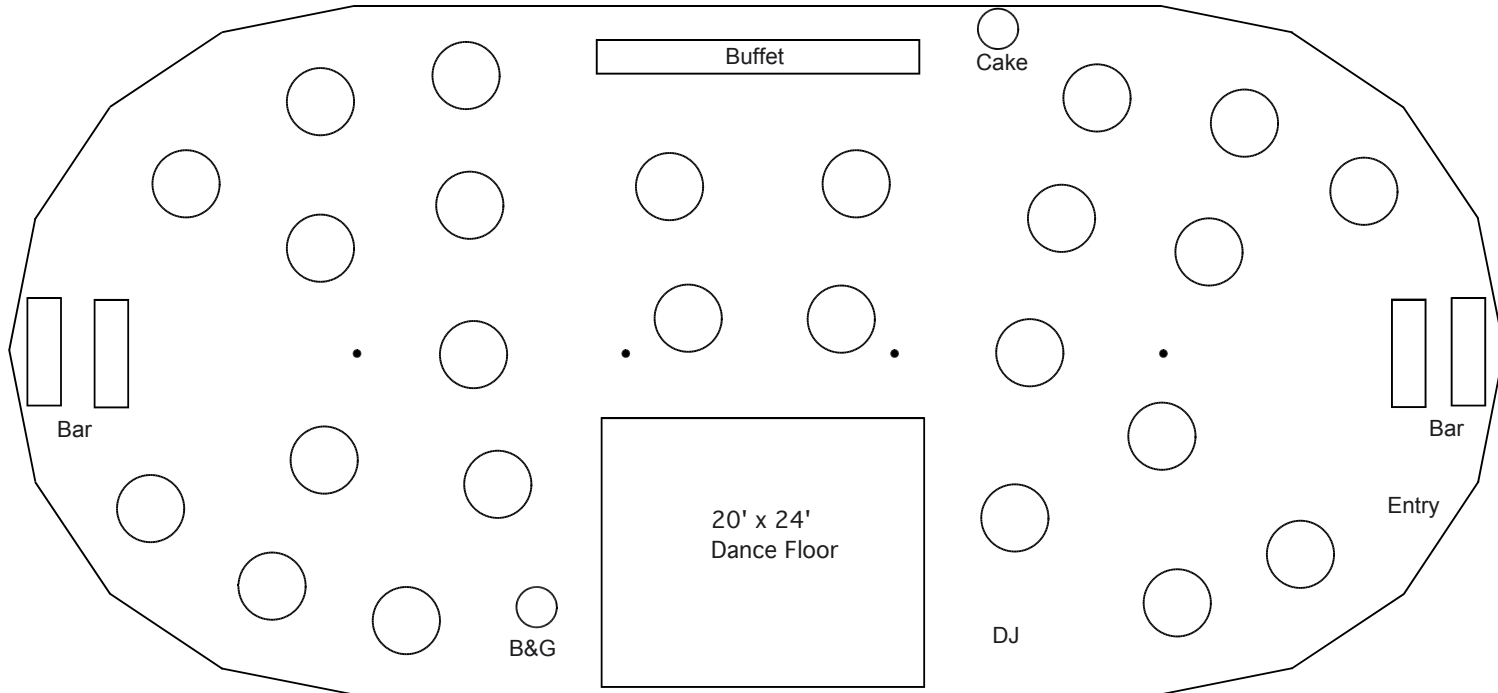

Special Events of New England, LLC

TENT & PARTY RENTAL SERVICE

www.SpecialEventsofNE.com

800-924-8389

- (1) 51' x 111' Tidewater Sailcloth Tent
- (1) 20' x 24' Dance Floor
- (2) 8' Bar Front Tables
- (2) 8' Bar Back Tables
- (2) 24' Buffet Table (3- 8')
- (1) 36" Round Cake Table
- (1) 36" Round Sweetheart Table
Seats 2
- (25) 60" Round Tables
Seats 200 at 8 per table
Seats 250 at 10 per table

Sample layout for a reception with 202 to 252 guests in a 51' x 111' Tidewater Sailcloth Tent