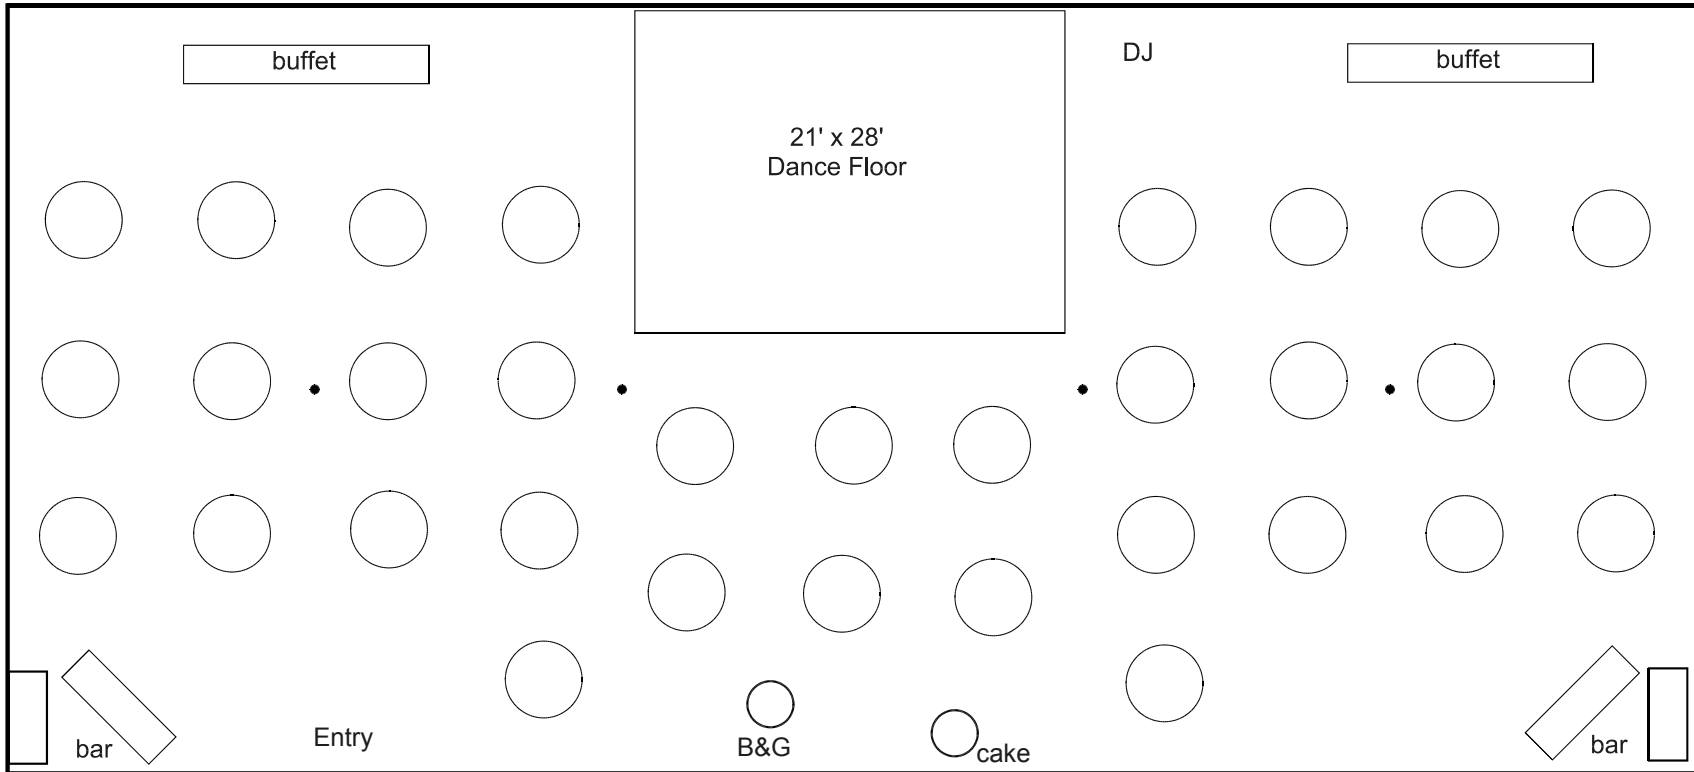

Special Events of New England, LLC

TENT & PARTY RENTAL SERVICE

www.SpecialEventsofNE.com

800-924-8389

- (1) 50' x 110' Tent
- (1) 21' x 28' Dance Floor
- (2) 8' Bar Front Tables
- (2) 6' Bar Back Tables
- (2) 16' Buffets (4- 8' Tables)
- (1) 36" Round Cake Table
- (1) 36" Round Sweetheart Table
Seats 2
- (33) 60" Round Tables
Seats 264 at 8 per table
Seats 330 at 10 per table

Sample layout for a reception with 266 to 332 guests in a 50' x 110' tent.