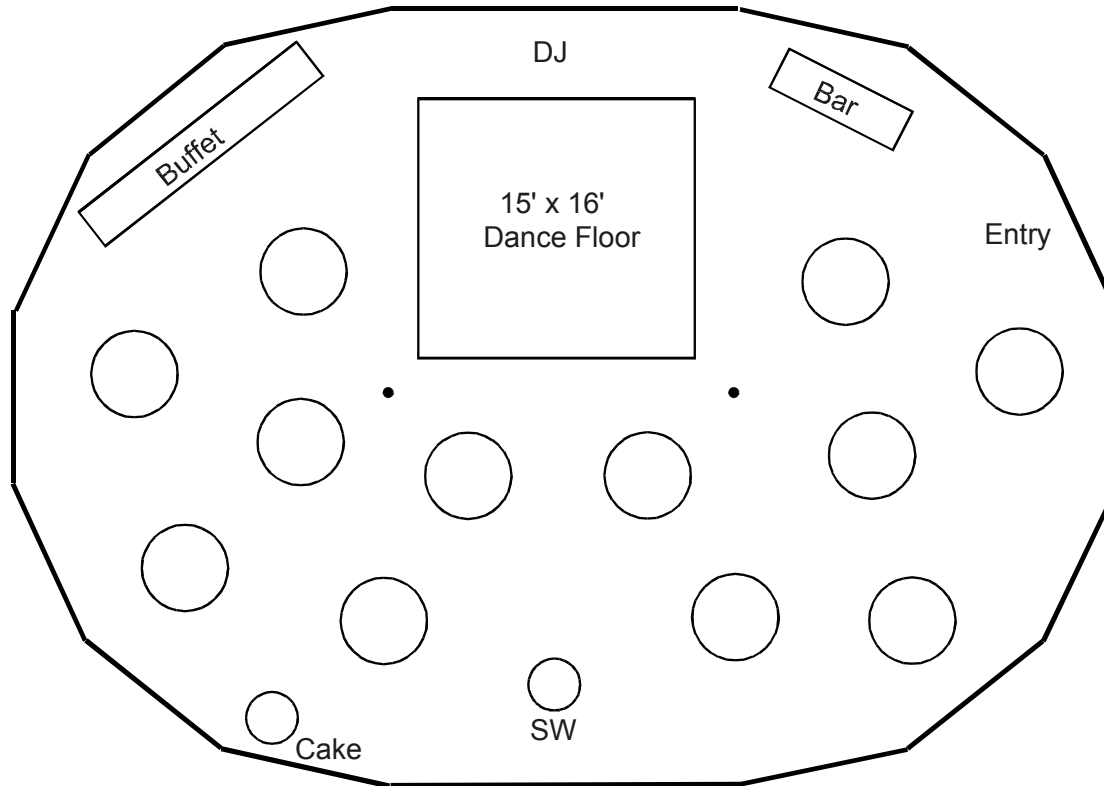

Special Events of New England, LLC

TENT & PARTY RENTAL SERVICE

www.SpecialEventsofNE.com

800-924-8389

- (1) 44' x 63' Tidewater Sailcloth Tent
- (1) 15' x 16' Dance Floor
- (1) 8' Bar Table
- (1) 36" Round Cake Table
- (1) 16' Buffet (2 - 8')
- (1) 36" Round Sweetheart Table
Seats 2
- (12) 60" Round Tables
Seats 96 at 8 per table
Seats 120 at 10 per table

Sample layout for a reception with 98 to 122 guests in a 44' x 63' Tidewater Sailcloth Tent