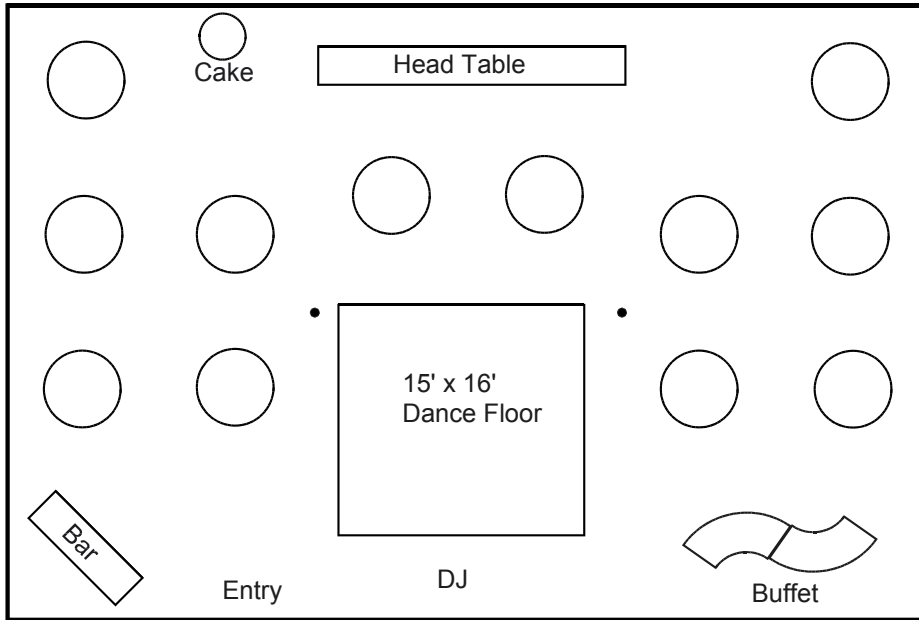

Special Events of New England, LLC

TENT & PARTY RENTAL SERVICE

www.SpecialEventsofNE.com

800-924-8389

- (1) 40' x 60' Tent
- (1) 15' x 16' Dance Floor
- (1) 8' Bar Table
- (1) 36" Round Cake Table
- (1) Serpentine Buffet Table (2-Serpentine)
- (1) 20' Head Table (2-6' and 1-8')
- Seats 10
- (12) 60" Round Tables
- Seats 96 at 8 per table
- Seats 120 at 10 per table

Sample layout for a reception with 106 to 130 guests in a 40' x 60' tent.