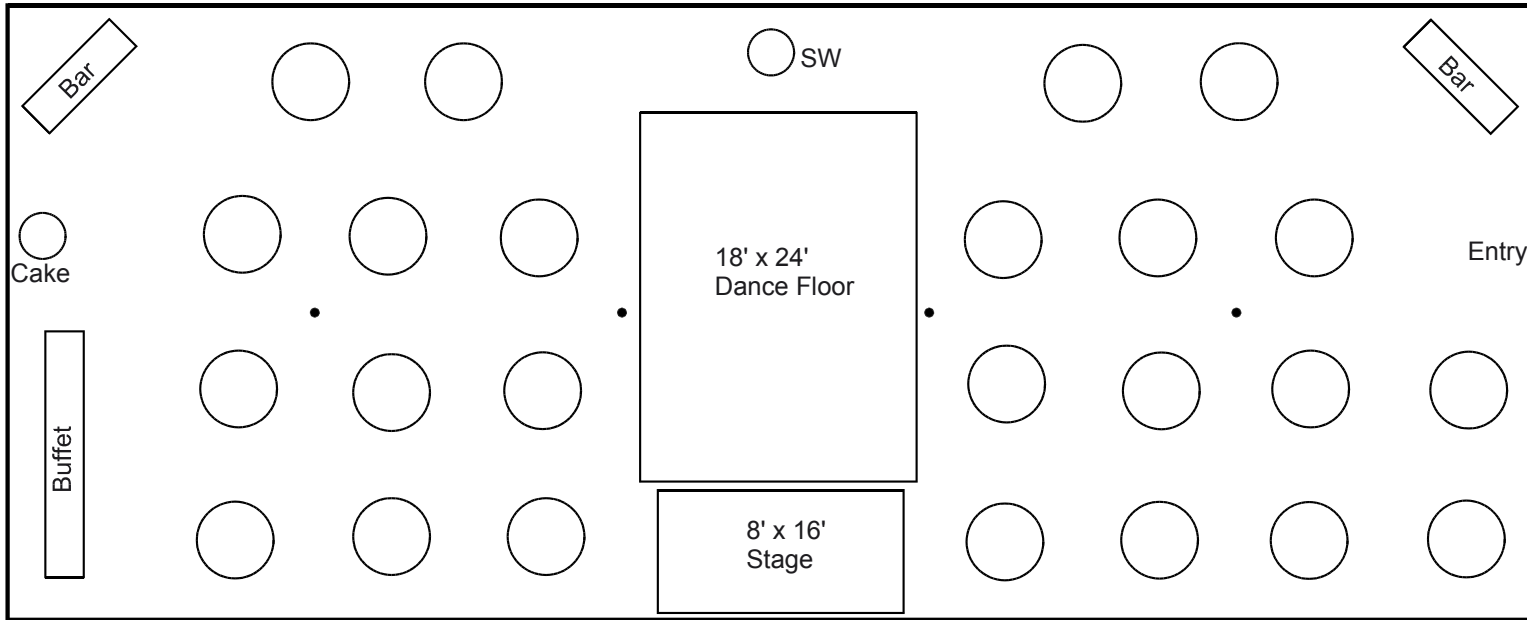

Special Events of New England, LLC

TENT & PARTY RENTAL SERVICE

www.SpecialEventsofNE.com

800-924-8389

- (1) 40' x 100' Tent
- (1) 8' x 16' Stage
- (1) 18' x 24' Dance Floor
- (2) 8' Bar Tables
- (1) 36" Round Cake Table
- (1) 16' Buffet Table (2-8')
- (1) 36" Round Sweetheart Table
Seats 2
- (24) 60" Round Tables
Seats 192 at 8 per table
Seats 240 at 10 per table

Sample layout for a reception with 194 to 242 guests in a 40' x 100' tent.