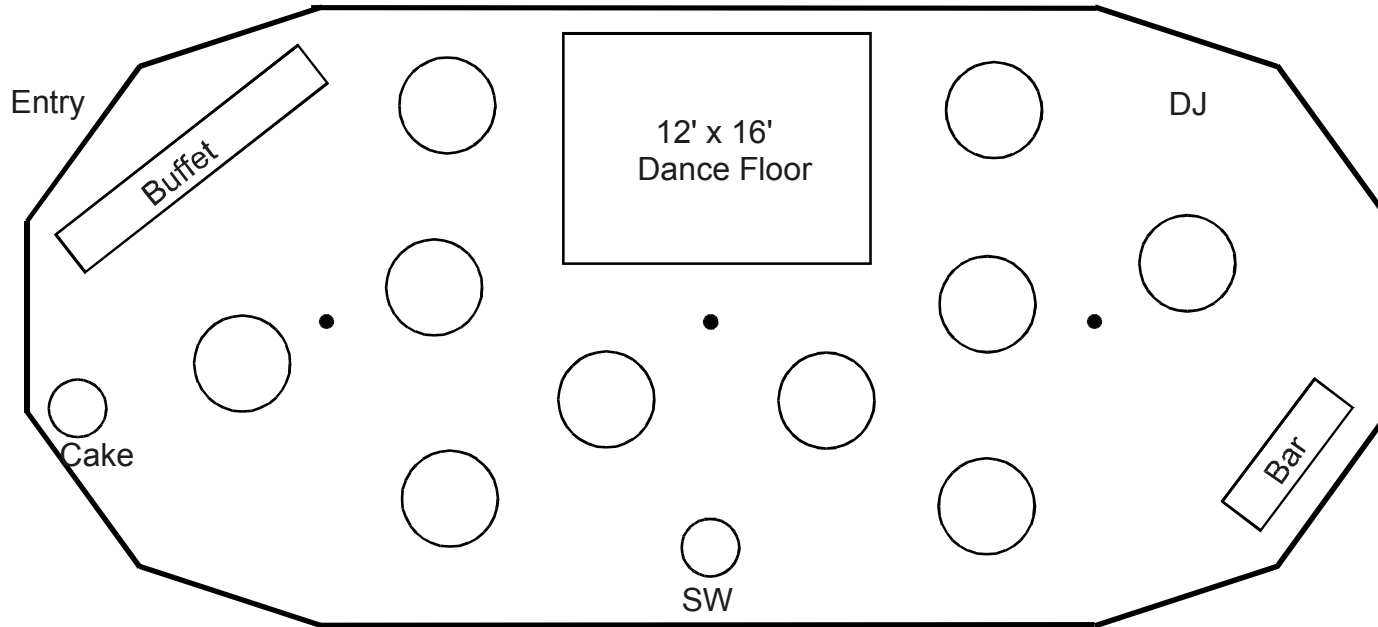

Special Events of New England, LLC

TENT & PARTY RENTAL SERVICE

www.SpecialEventsofNE.com

800-924-8389

- (1) 32' x 70' Tidewater Sailcloth Tent
- (1) 12' x 16' Dance Floor
- (1) 8' Bar Table
- (1) 36" Round Cake Table
- (1) 16' Buffet (2 - 8')
- (1) 36" Round Sweetheart Table
Seats 2
- (10) 60" Round Tables
Seats 80 at 8 per table
Seats 100 at 10 per table

Sample layout for a reception with 82 to 102 guests in a 32' x 70' Tidewater Sailcloth Tent