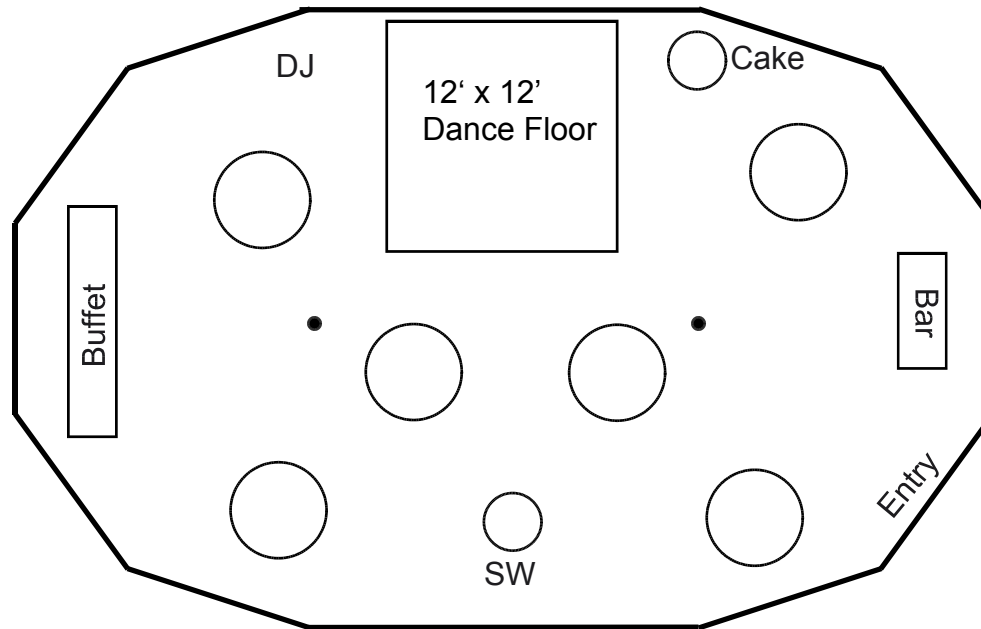

Special Events of New England, LLC

TENT & PARTY RENTAL SERVICE

www.SpecialEventsofNE.com

800-924-8389

- (1) 32' x 50' Tidewater Sailcloth Tent
- (1) 12' x 12' Dance Floor
- (1) 6' Bar Table
- (1) 36" Round Cake Table
- (1) 12' Buffet (2 - 6')
- (1) 36" Round Sweetheart Table
Seats 2
- (6) 60" Round Tables
Seats 48 at 8 per table
Seats 60 at 10 per table

Sample layout for a reception with 50 to 62 guests in a 32' x 50' Tidewater Sailcloth Tent