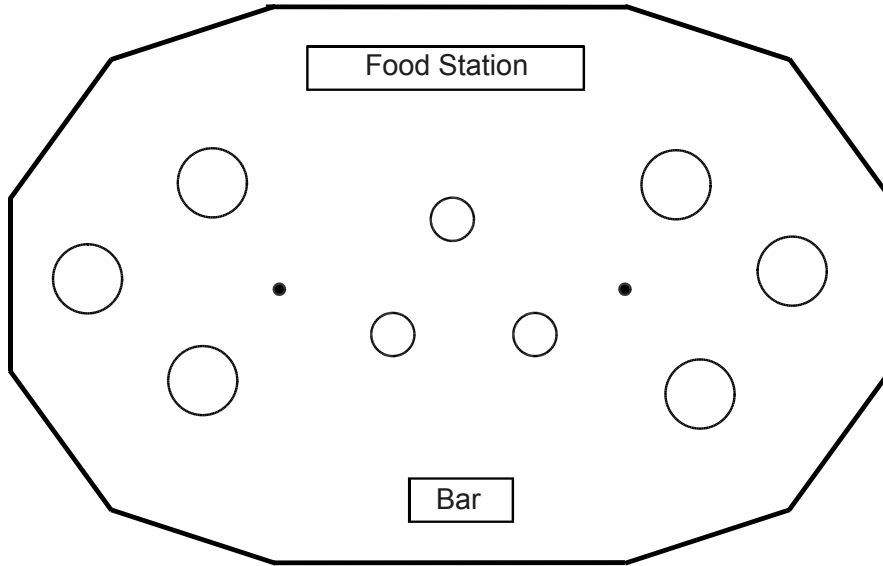

# *Special Events of New England, LLC*

TENT & PARTY RENTAL SERVICE

[www.SpecialEventsofNE.com](http://www.SpecialEventsofNE.com)

800-924-8389

- (1) 32' x 50' Tidewater Sailcloth Tent
- (1) 6' Bar Table
- (1) 16' Food Station (2 - 8')
- (6) 48" Round Tables
  - Seats 36 at 6 per table
  - Seats 48 at 8 per table
- (3) 30" Round Cocktail Height Tables
  - Stand up spaces for 12 at 4 per table
- (1) Approximate 120 square feet of open space between tables and near food & beverage tables
  - Stand up cocktail space for 20 at 6 sq. ft. per person

Total of Guest Accommodations:

36 to 48 seated

12 standing at tables

20 stand up cocktail spaces

68 to 80 guests

***Sample layout for a cocktail party with 68 to 80 guests  
in a 32' x 50' Tidewater Sailcloth Tent***