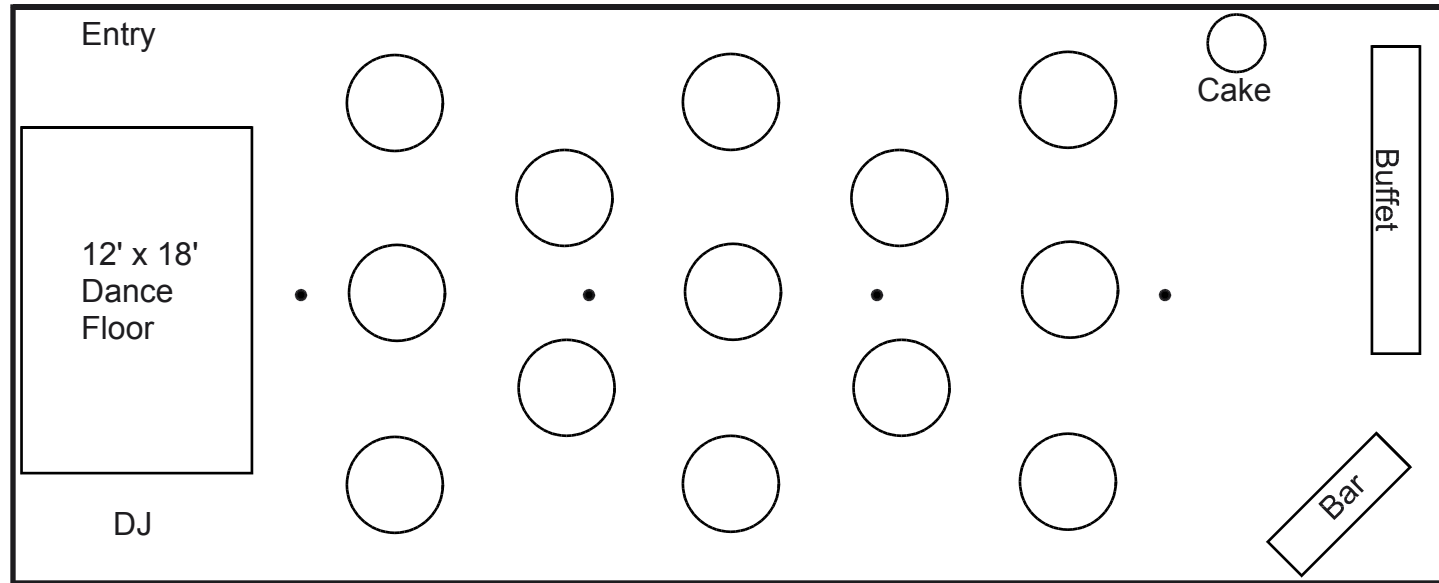

Special Events of New England, LLC

TENT & PARTY RENTAL SERVICE

www.SpecialEventsofNE.com

800-924-8389

- (1) 30' x 75' Tent
- (1) 12' x 18' Dance Floor
- (1) 16' Buffet Table (2-8')
- (1) 8' Bar Table
- (1) 36" Round Cake Table
- (13) 60" Round Tables
 - Seats 104 at 8 per table
 - Seats 130 at 10 per table

Sample layout for a reception with 104 to 130 guests in a 30' x 75' tent.