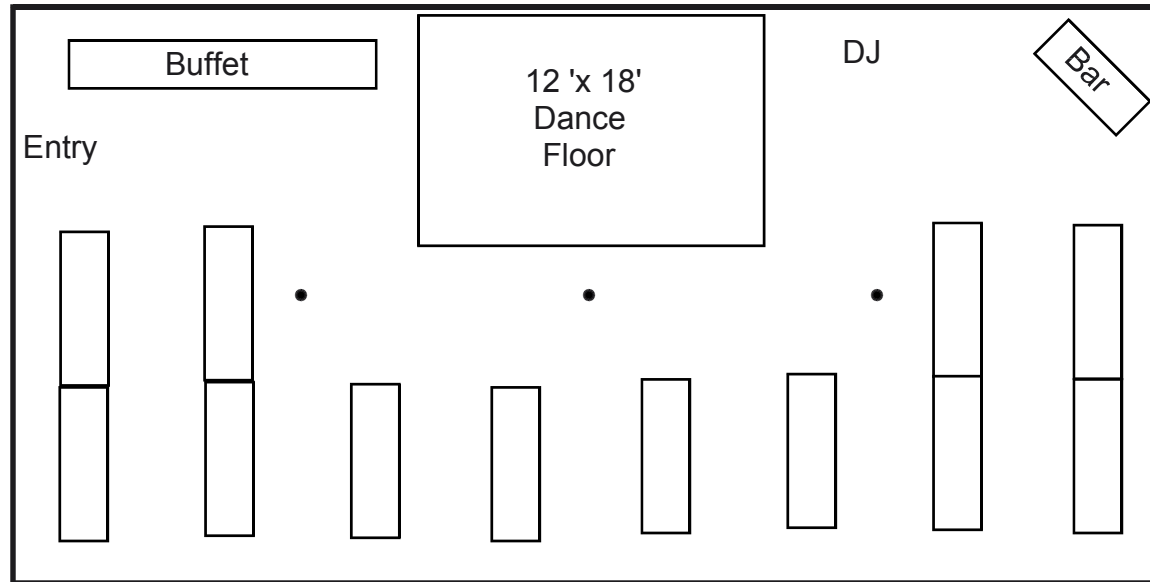

Special Events of New England, LLC

TENT & PARTY RENTAL SERVICE

www.SpecialEventsofNE.com

800-924-8389

- (1) 30' x 60' Tent
- (1) 12' x 18' Dance Floor
- (1) 16' Buffet Table (2-8')
- (1) 6' Bar Front Table
- (12) 8' x 30" Rectangle Tables
 - Seats 96 at 8 per table
 - Seats 120 at 10 per table

Sample layout for a reception with 96 to 120 guests in a 30' x 60' tent.