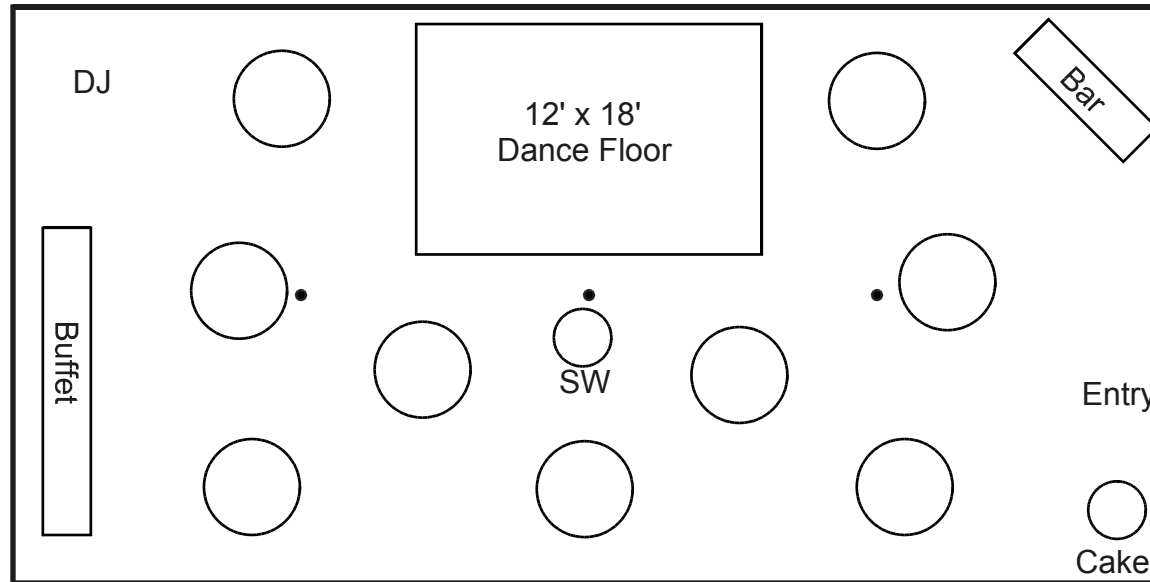

Special Events of New England, LLC

TENT & PARTY RENTAL SERVICE

www.SpecialEventsofNE.com

800-924-8389

- (1) 30' x 60' Tent
- (1) 12' x 18' Dance Floor
- (1) 16' Buffet Table (2-8')
- (1) 8' Bar Table
- (1) 36" Round Cake Table
- (1) 36" Round Sweetheart Table
Seats 2
- (9) 60" Round Tables
Seats 72 at 8 per table
Seats 90 at 10 per table

Sample layout for a reception with 74 to 92 guests in a 30' x 60' tent.