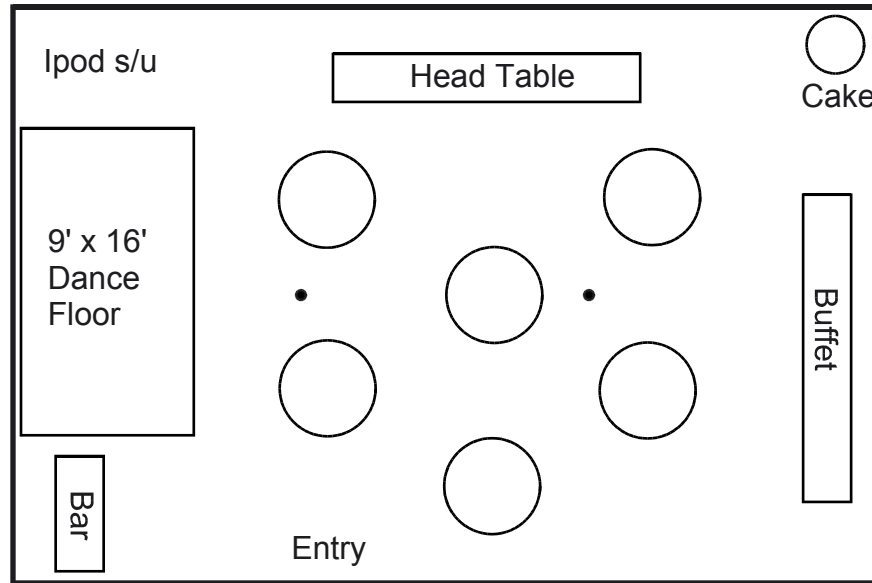

Special Events of New England, LLC

TENT & PARTY RENTAL SERVICE

www.SpecialEventsofNE.com

800-924-8389

- (1) 30' x 45' Tent
- (1) 9' x 16' Dance Floor
- (1) 6' Bar Table
- (1) 36" Round Cake Table
- (1) 16' Buffet Table (2 - 8')
- (1) 16' Head Table (2-8')
Seats 8
- (6) 60" Round Tables
Seats 48 at 8 per table
Seats 60 at 10 per table

Sample layout for a reception with 56 to 68 guests in a 30' x 45' tent.