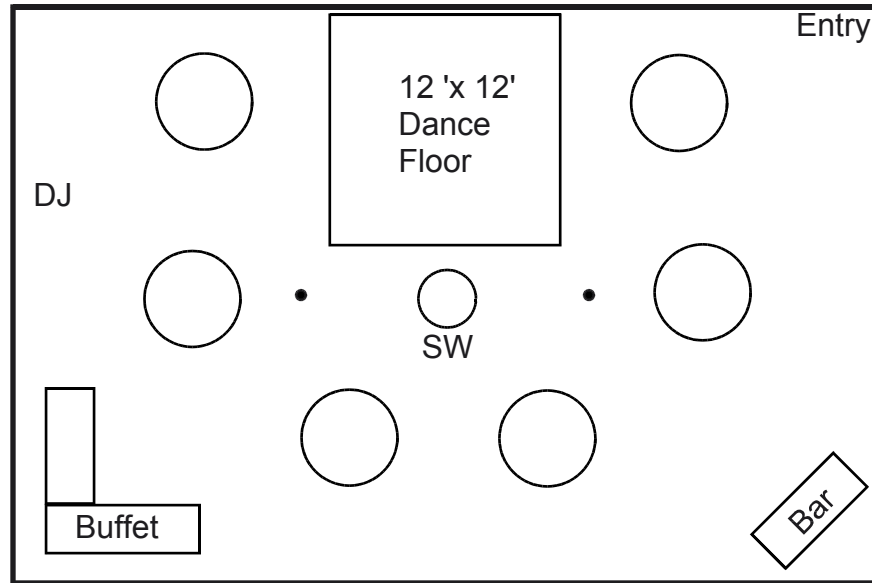

Special Events of New England, LLC

TENT & PARTY RENTAL SERVICE

www.SpecialEventsofNE.com

800-924-8389

- (1) 30' x 45' Tent
- (1) 12' x 12' Dance Floor
- (1) 6' Bar Table
- (1) 14' Buffet Table (1-6 & 1-8' in an "L")
- (1) 36" Round Sweetheart Table
Seats 2
- (6) 60" Round Tables
Seats 48 at 8 per table
Seats 60 at 10 per table

Sample layout for a reception with 50 to 62 guests in a 30' x 45' tent.