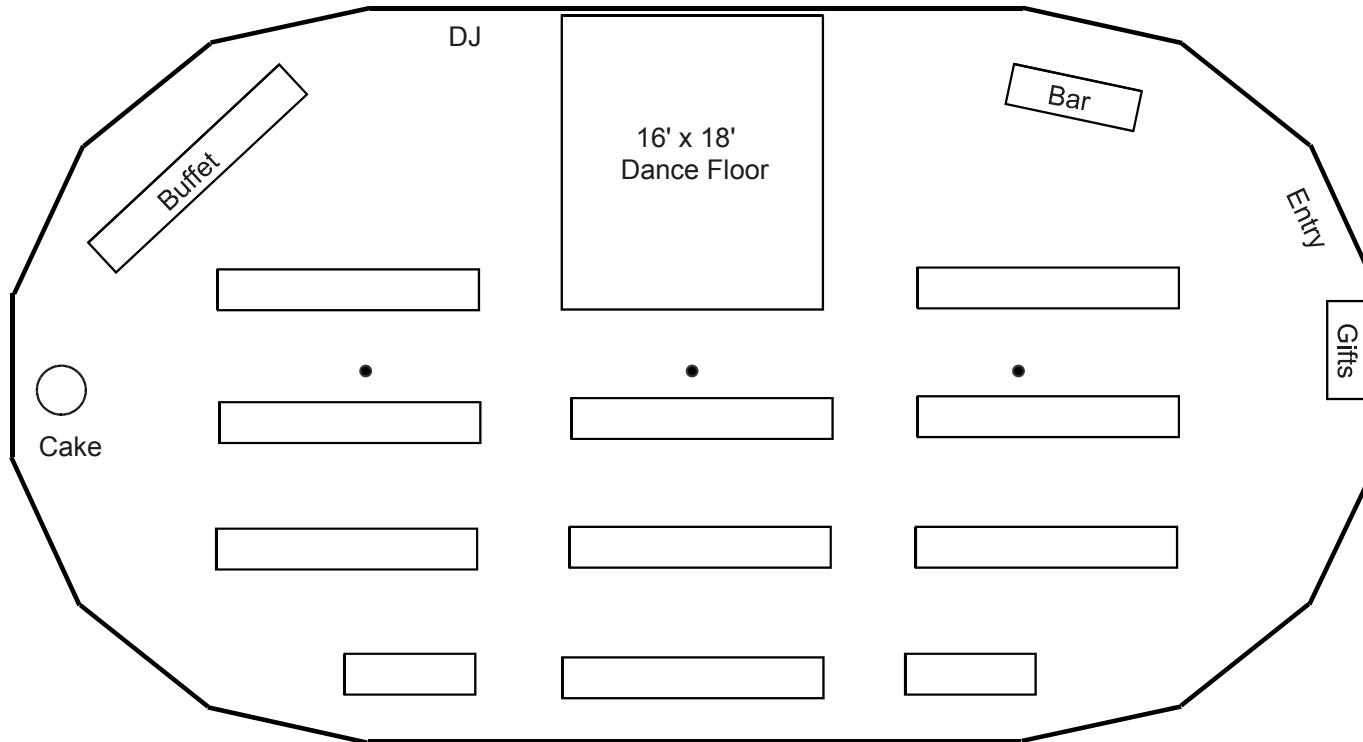

# Special Events of New England, LLC

TENT & PARTY RENTAL SERVICE

[www.SpecialEventsofNE.com](http://www.SpecialEventsofNE.com)

800-924-8389

- (1) 44' x 83' Tidewater Sailcloth Tent
- (1) 16' x 18' Dance Floor
- (1) 6' Gift Table
- (1) 8' Bar Front Table
- (1) 36" Round Cake Table
- (1) 16' Double Sided Buffet Table (2 - 8')
- (20) 8' x 30" Rectangle Seating Tables
  - Seats 160 at 8 per table
  - Seats 200 at 10 per table

**Sample layout for a reception with 160 to 200 guests in a 44' x 83' Tidewater Sailcloth Tent**