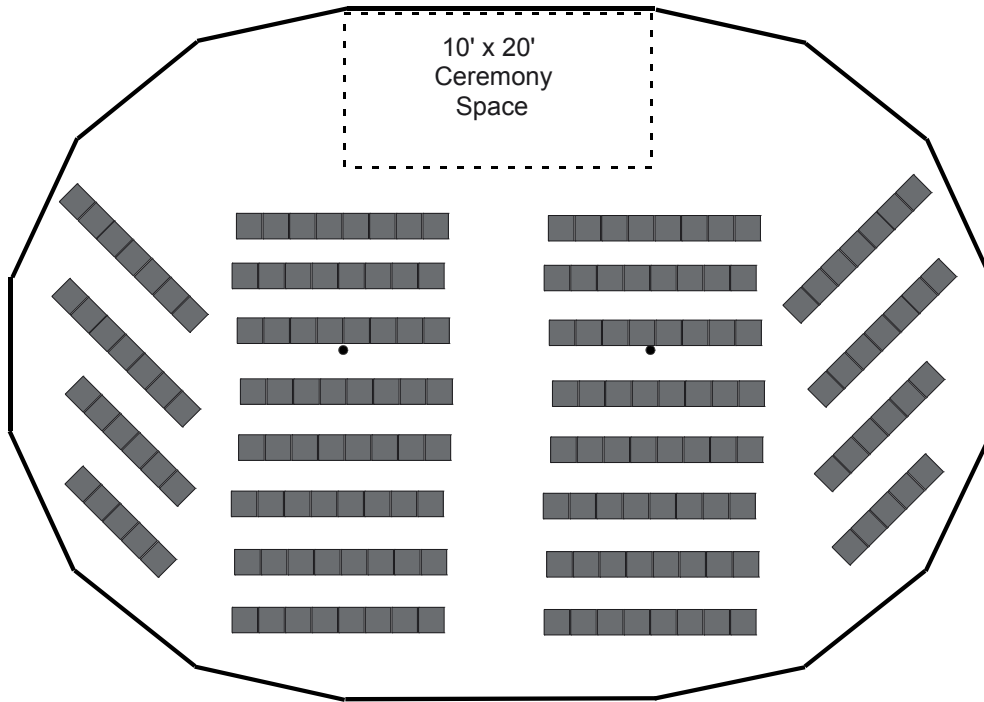

Special Events of New England, LLC

TENT & PARTY RENTAL SERVICE

www.SpecialEventsofNE.com

800-924-8389

- (1) 44' x 63' Tidewater Sailcloth Tent
- (1) 10' x 20' Space for Ceremony
- (1) 6' Wide Aisle
- (178) Chairs
 - ** based on 36" row spacing **
 - ** 8 rows of 16 chairs = 128
 - ** 50 chairs in angled rows (2 groups of 25) on either side of the straight rows

Sample layout for a ceremony for up to 178 guests in a 44' x 63' Tidewater Sailcloth Tent