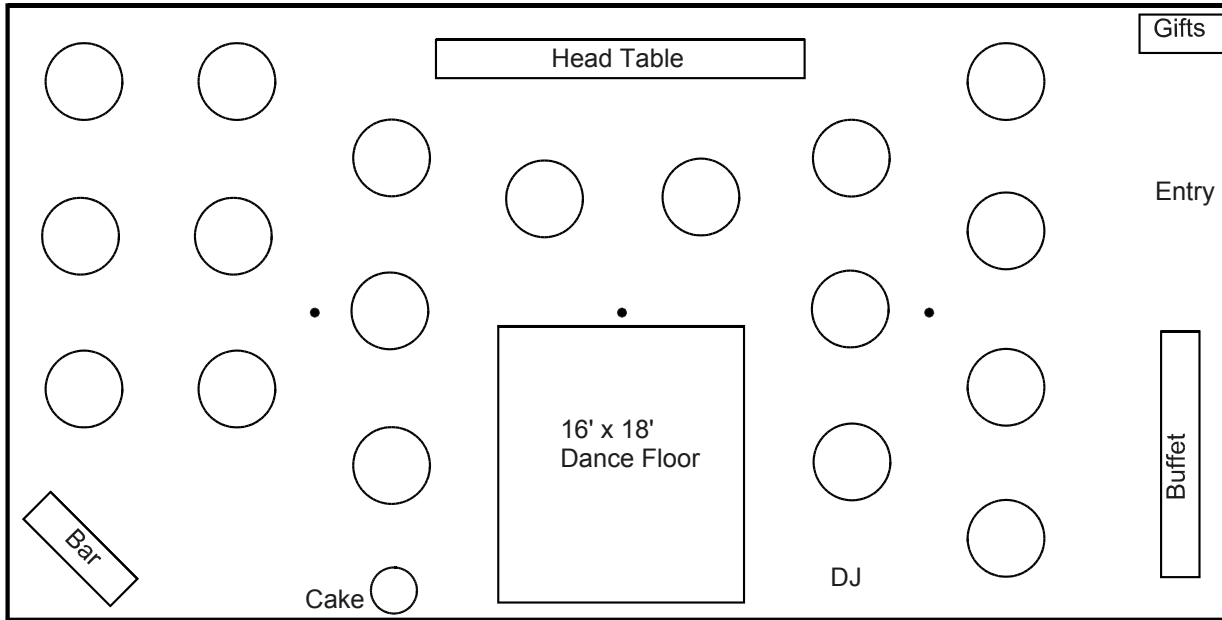

Special Events of New England, LLC

TENT & PARTY RENTAL SERVICE

www.SpecialEventsofNE.com

800-924-8389

- (1) 40' x 80' Tent
- (1) 16' x 18' Dance Floor
- (1) 6' Gifts Table
- (1) 8' Bar Table
- (1) 16' Buffet Table (2 - 8')
- (1) 36" Round Cake Table
- (1) 24' Head Table (3 - 8')
- Seats 12
- (18) 60" Round Tables
 - Seats 144 at 8 per table
 - Seats 180 at 10 per table

Sample layout for a reception with 156 to 192 guests in a 40' x 80' tent.