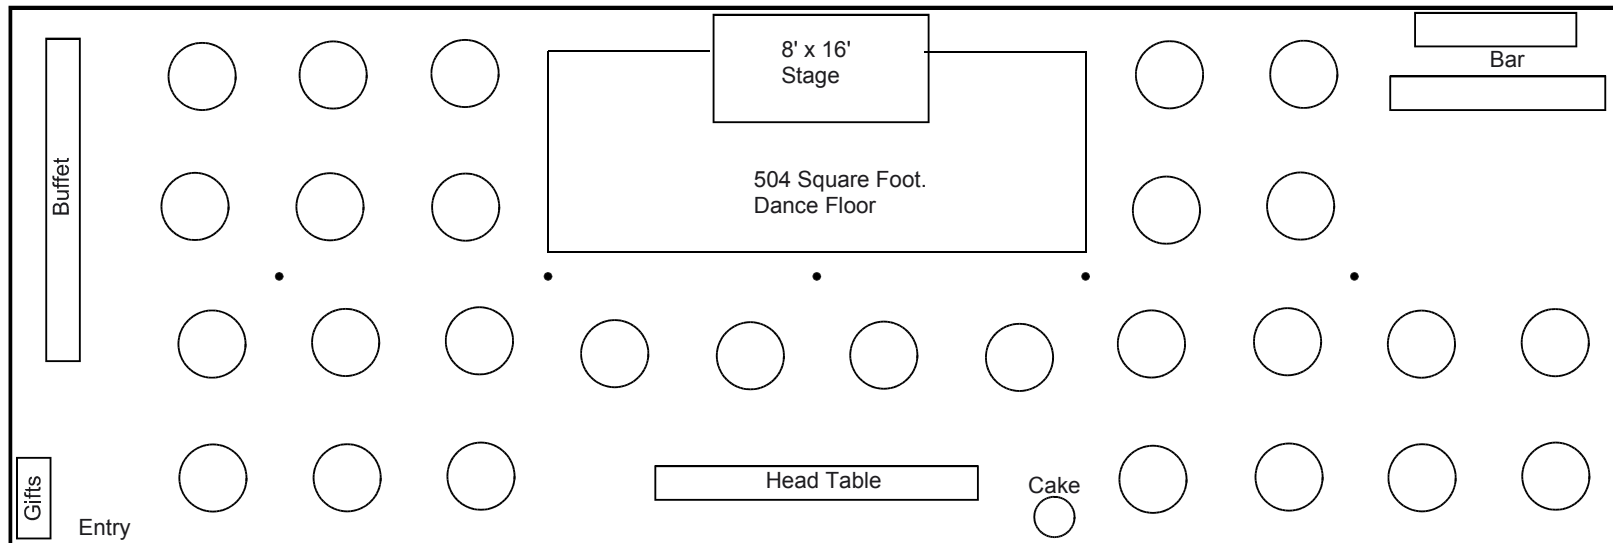

Special Events of New England, LLC

TENT & PARTY RENTAL SERVICE

www.SpecialEventsofNE.com

800-924-8389

- (1) 40' x 120' Tent
- (1) 8' x 16' Stage
- (1) 504 Square Foot Dance Floor
(15' x 40' outside dimensions
with cut out for stage)
- (1) 6' Gift Table
- (1) 16' Bar Front Table (2-8')
- (1) 12' Bar Back Table (2-6')
- (1) 36" Round Cake Table
- (1) 24' Buffet Table (3-8')
- (1) 24' Head Table (3-8')
Seats 12
- (28) 60" Round Tables
Seats 224 at 8 per table
Seats 280 at 10 per table

Sample layout for a reception with 236 to 292 guests in a 40' x 120' tent.