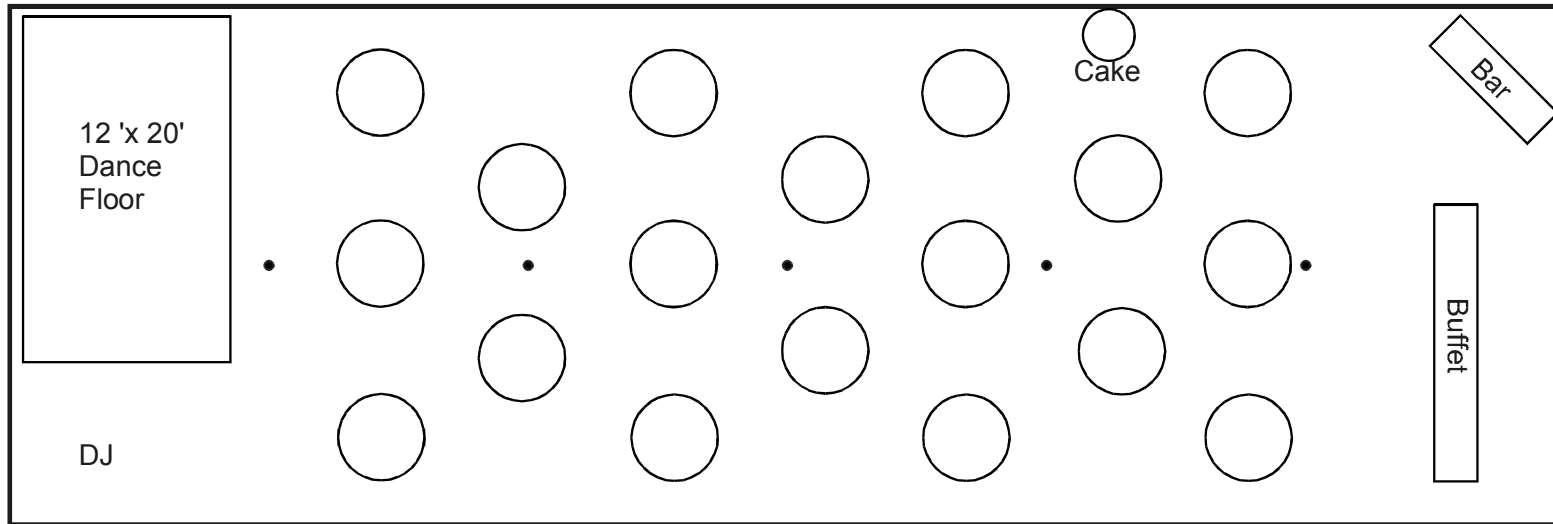

Special Events of New England, LLC

TENT & PARTY RENTAL SERVICE

www.SpecialEventsofNE.com

800-924-8389

- (1) 30' x 90' Tent
- (1) 12' x 20' Dance Floor
- (1) 16' Buffet Table (2-8')
- (1) 8' Bar Table
- (1) 36" Round Cake Table
- (18) 60" Round Tables
- Seats 144 at 8 per table
- Seats 180 at 10 per table

Sample layout for a reception with 144 to 180 guests in a 30' x 90' tent.