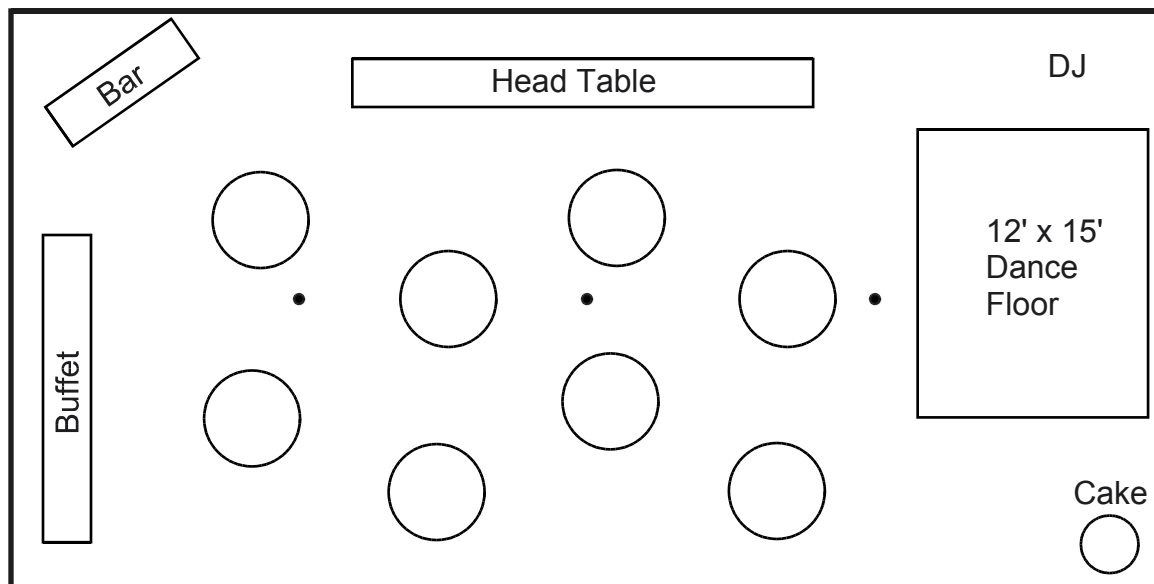

Special Events of New England, LLC

TENT & PARTY RENTAL SERVICE

www.SpecialEventsofNE.com

800-924-8389

- (1) 30' x 60' Tent
- (1) 12' x 15' Dance Floor
- (1) 16' Buffet Table (2-8')
- (1) 8' Bar Table
- (1) 36" Round Cake Table
- (1) 24' Head Table (3-8')
Seats 12
- (8) 60" Round Tables
Seats 64 at 8 per table
Seats 80 at 10 per table

Sample layout for a reception with 76 to 92 guests in a 30' x 60' tent.